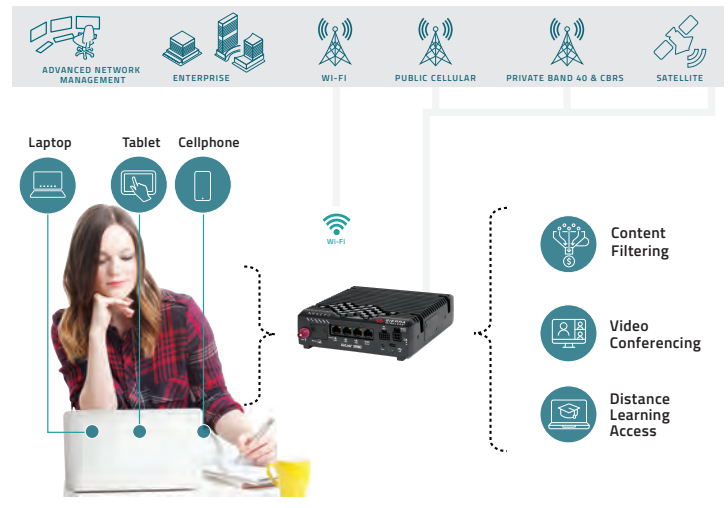

XR80 APPLICATION EXAMPLES