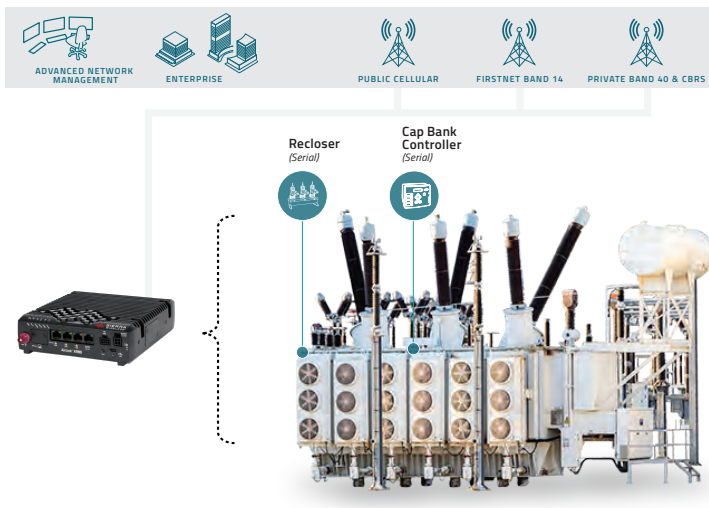

XR80 APPLICATION EXAMPLES